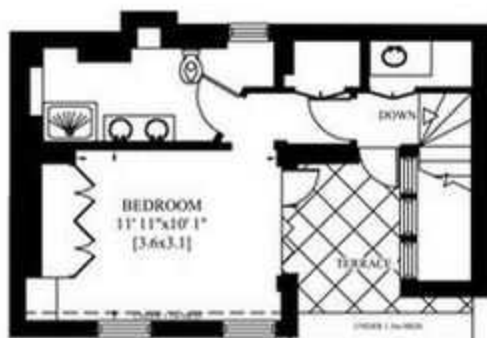

Gross Internal Area: 144 Sq. metres  
Including Under 1.5m High 1555 Sq. feet  
and Garage but Excluding Terrace

SECOND FLOOR

FIRST FLOOR

GROUND FLOOR