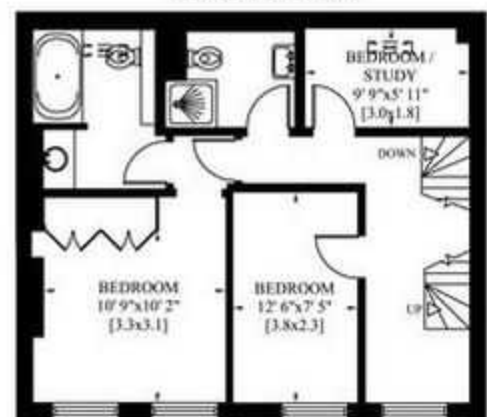

Gross Internal Area: 144 Sq. metres  
Including Under 1.5m High 1555 Sq. feet  
and Garage but Excluding Terrace

SECOND FLOOR

FIRST FLOOR

GROUND FLOOR